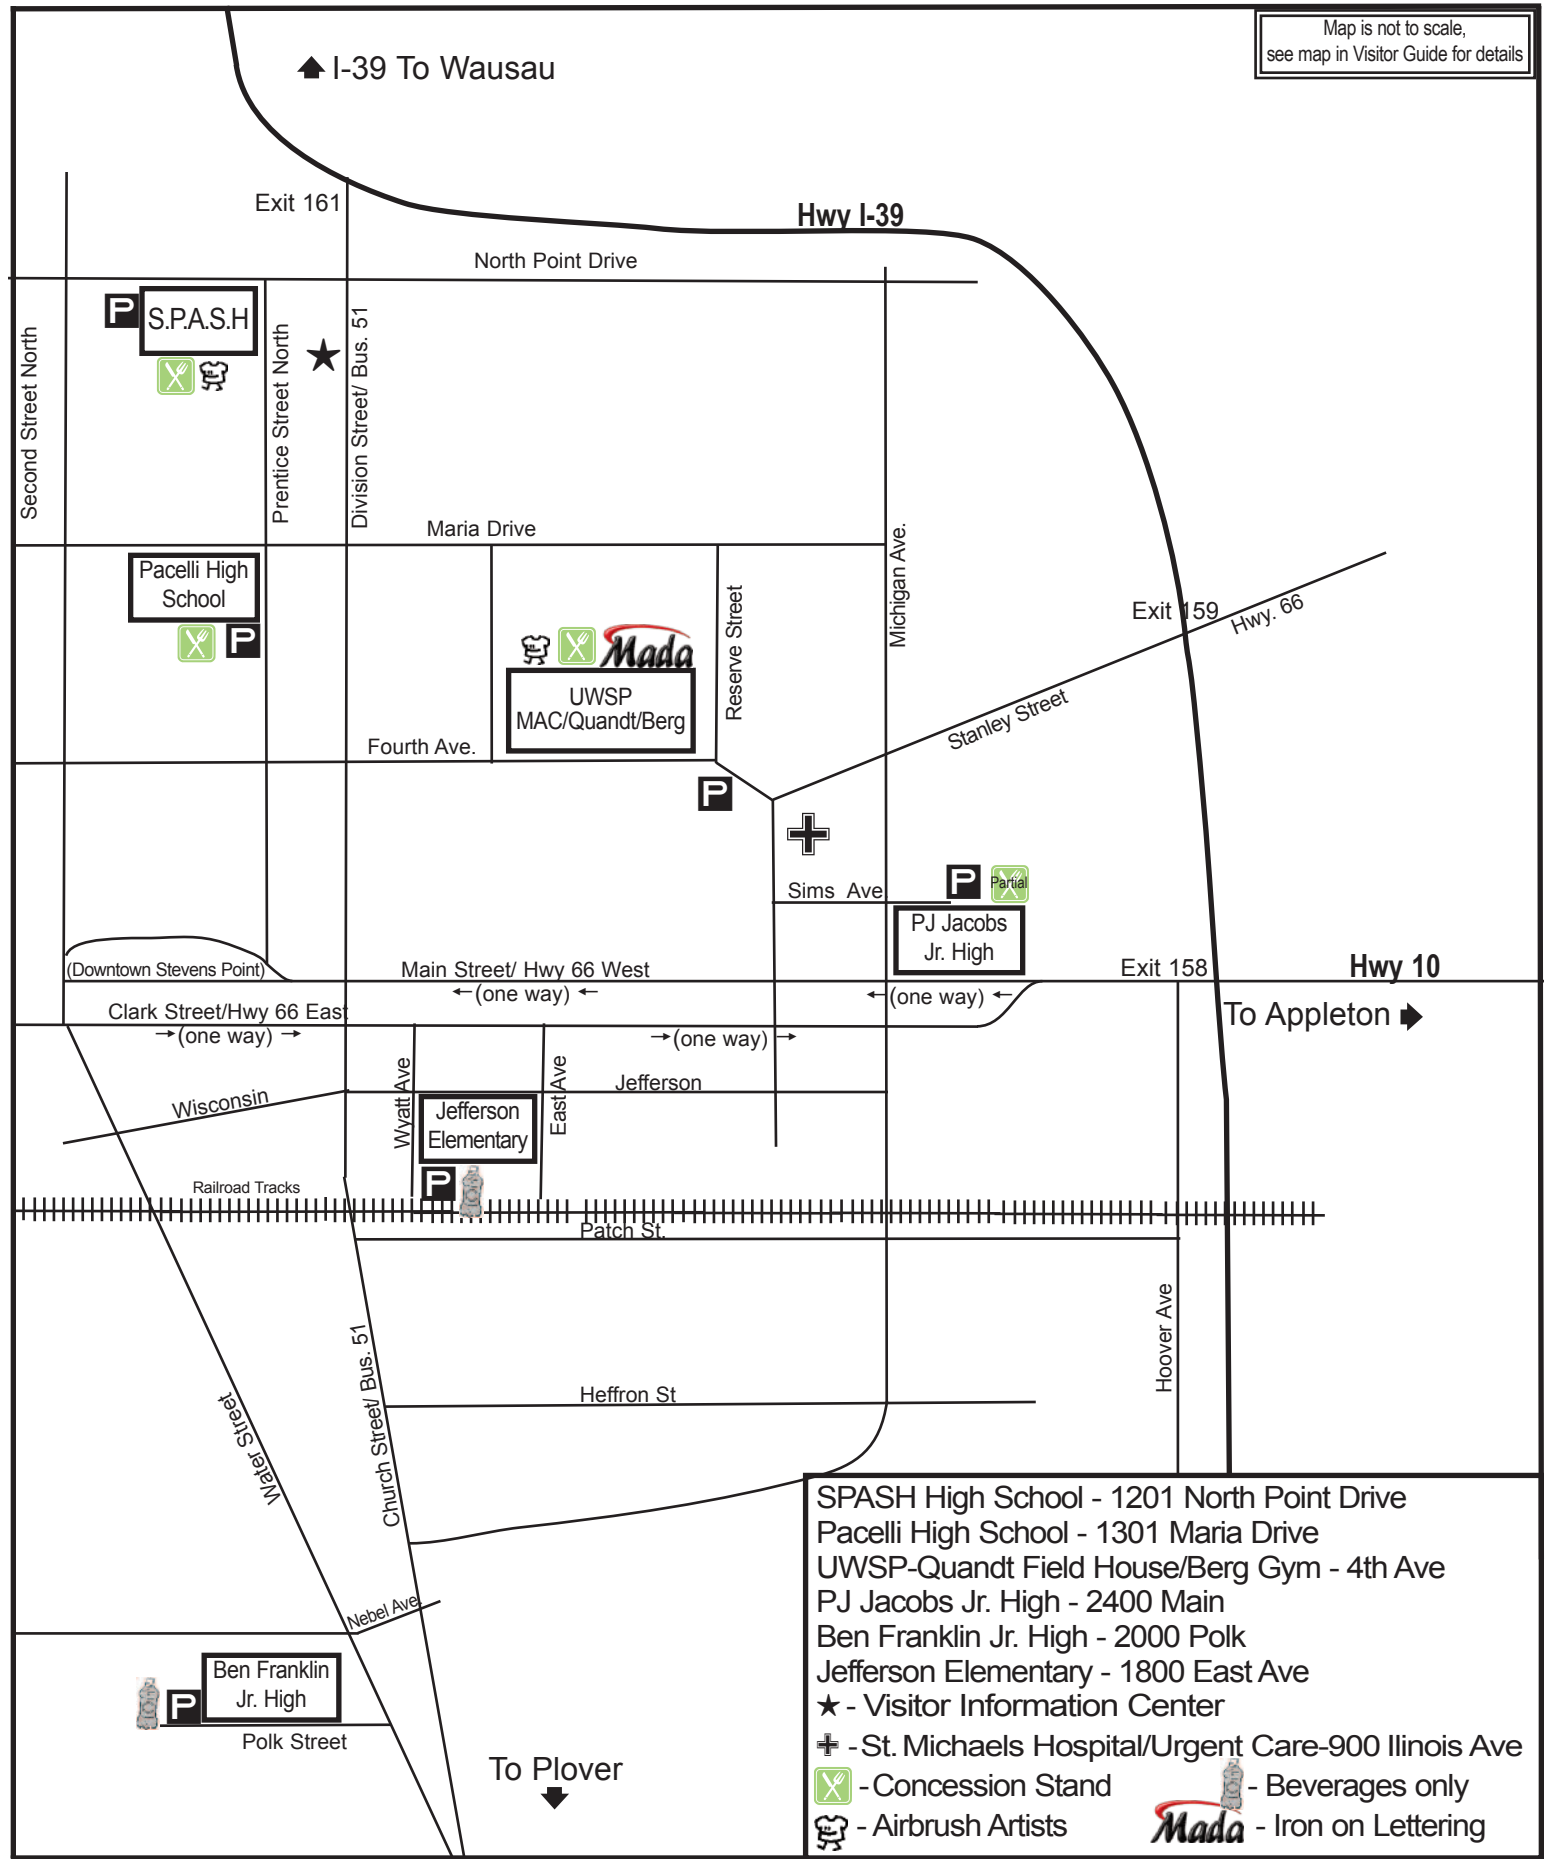

Map is not to scale,
see map in Visitor Guide for details

▲ I-39 To Wausau

- SPASH High School - 1201 North Point Drive
- Pacelli High School - 1301 Maria Drive
- UWSP-Quandt Field House/Berg Gym - 4th Ave
- PJ Jacobs Jr. High - 2400 Main
- Ben Franklin Jr. High - 2000 Polk
- Jefferson Elementary - 1800 East Ave
- ★ - Visitor Information Center
- ⊕ - St. Michaels Hospital/Urgent Care-900 Illinois Ave
- ☒ - Concession Stand
- ☒ - Beverages only
- ☒ - Airbrush Artists
- Mada* - Iron on Lettering