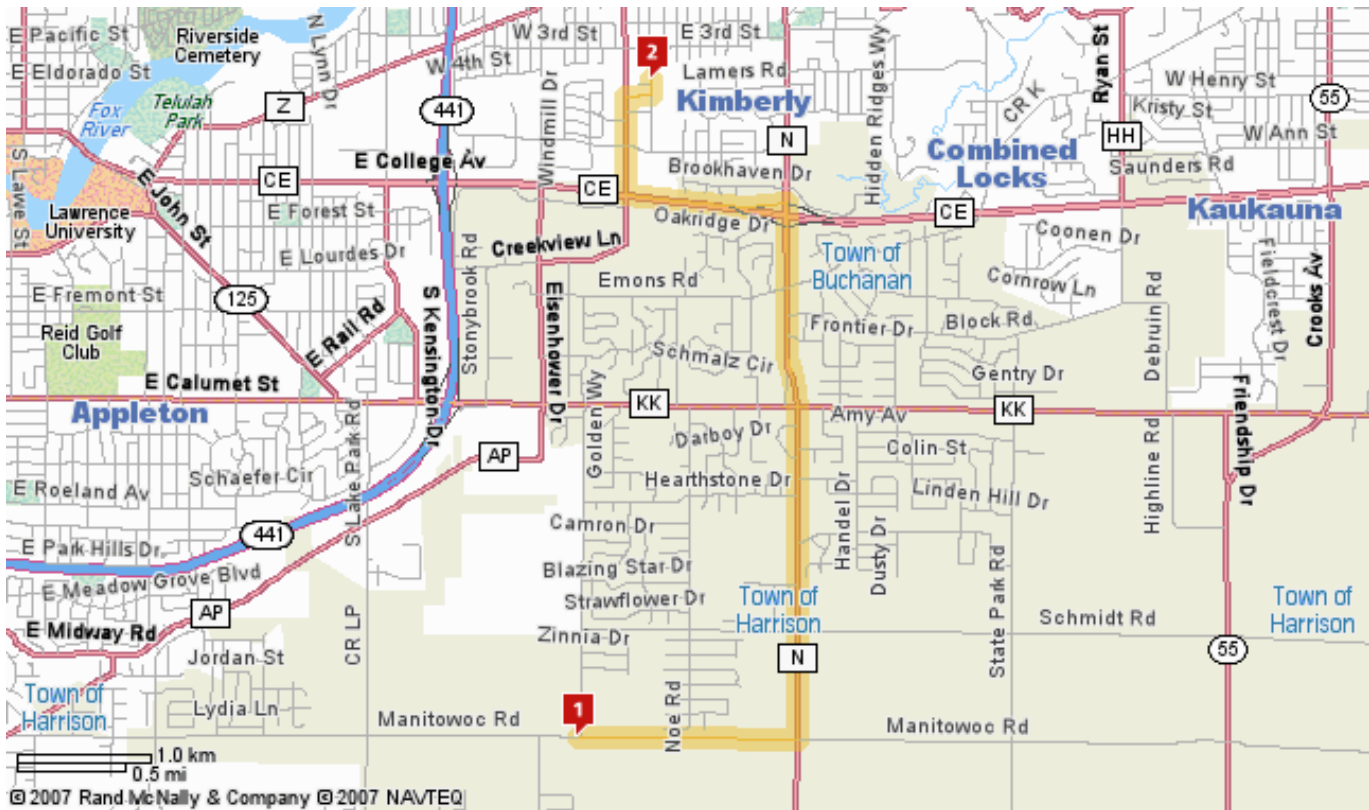

Kimberly Venues

Directions to Kimberly High School

From Hwy 441 exit at Hwy CE (College Avenue). Travel east on Cty Rd CE for 1.6 miles. Exit right at Cty Rd N. Turn left on Cty Rd N and travel 0.4 miles to Kennedy Avenue. Turn right at Kennedy Avenue (at stop light). Arrive at High School.

Directions from Kimberly High School to Woodland Intermediate School

Turn left on Cty Rd N at stop light. Travel south 2.6 miles to Maniwoc Road. Turn right on Maniwoc Road. Travel west on Maniwoc for approximately 1 mile. Turn left at the 4-way stop. Intersection of Maniwoc and Coop Road. Arrive at Woodland.

Directions from JR Gerritts to Woodland Intermediate School

Turn left out of the parking lot on to John Street. Travel south on John Street. Turn left on Kennedy Avenue and continue 0.5 miles. Turn right on Cty Rd N at the stop light (Kwik trip is on your left). Travel south 2.6 miles to Maniwoc Road. Turn right on Maniwoc Road. Travel west on Maniwoc for approximately 1 mile. Turn left at the 4-way stop. Intersection of Maniwoc and Coop Road. Arrive at Woodland.

Directions from JR Gerritts to Kimberly High School

Turn left out of the parking lot on to John Street. Travel south on John Street. Turn left on Kennedy Avenue and continue 0.5 miles. Travel through the stop light to the Kimberly High School.