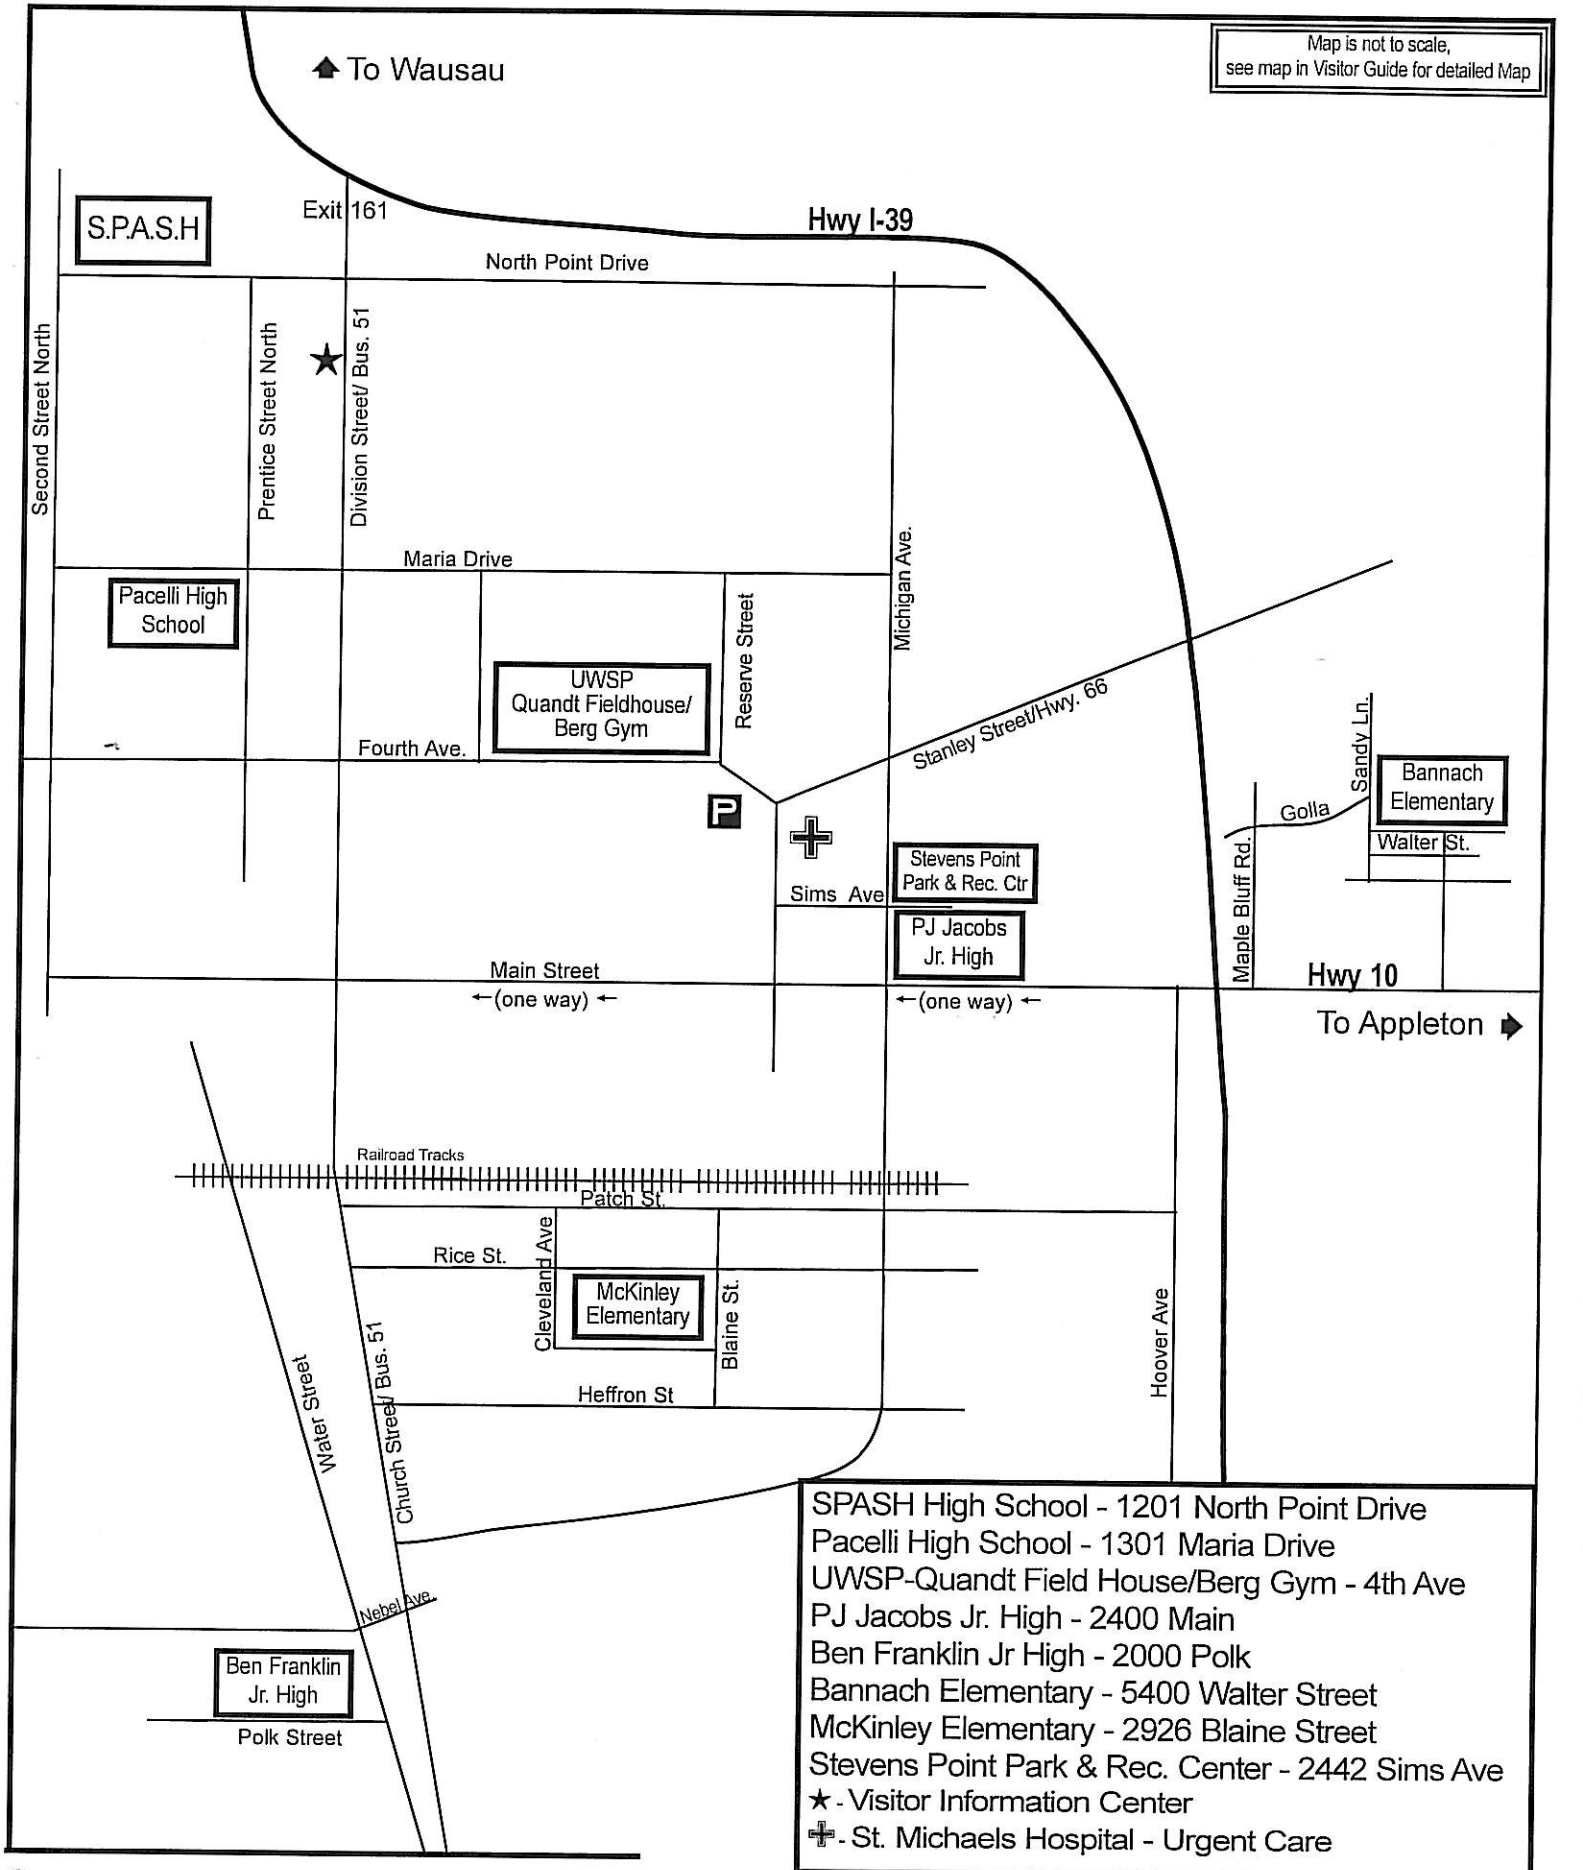

Map is not to scale,  
see map in Visitor Guide for detailed Map

▲ To Wausau

- SPASH High School - 1201 North Point Drive
- Pacelli High School - 1301 Maria Drive
- UWSP-Quandt Field House/Berg Gym - 4th Ave
- PJ Jacobs Jr. High - 2400 Main
- Ben Franklin Jr High - 2000 Polk
- Bannach Elementary - 5400 Walter Street
- McKinley Elementary - 2926 Blaine Street
- Stevens Point Park & Rec. Center - 2442 Sims Ave
- ★ - Visitor Information Center
- ⊕ - St. Michaels Hospital - Urgent Care