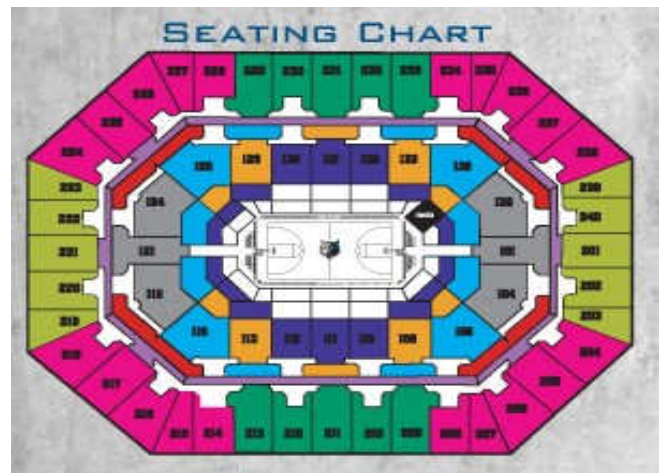

FOR TICKETS OR MORE INFORMATION

CONTACT ANDREA OLSON:

612-673-8418 or olson@timberwolves.com